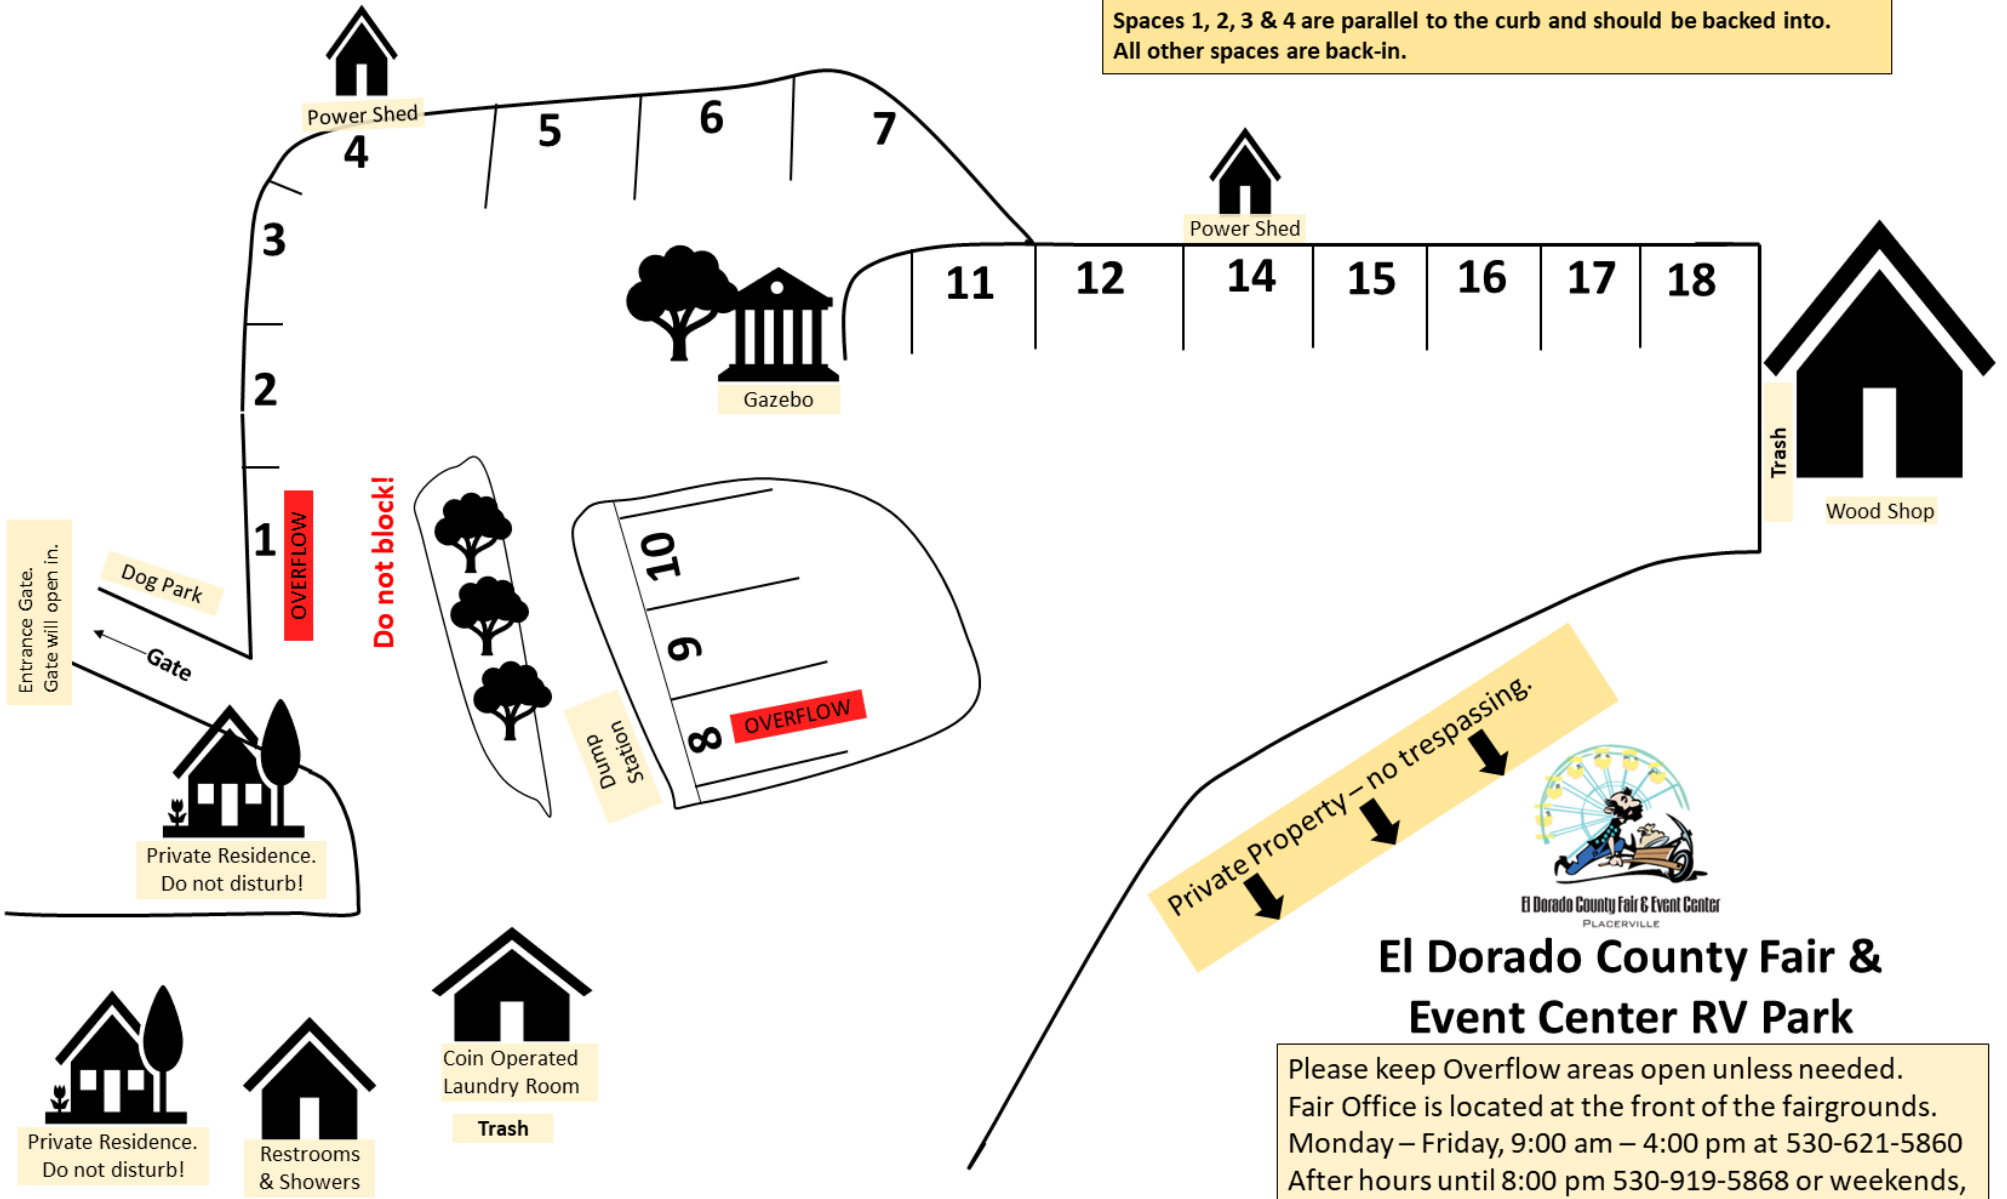

Spaces 1, 2, 3 & 4 are parallel to the curb and should be backed into.
All other spaces are back-in.

El Dorado County Fair & Event Center RV Park

Please keep Overflow areas open unless needed.
Fair Office is located at the front of the fairgrounds.
Monday – Friday, 9:00 am – 4:00 pm at 530-621-5860
After hours until 8:00 pm 530-919-5868 or weekends, 530-919-5860.

Entrance Gate.
Gate will open in.

Dog Park

1
2
3
4

OVERFLOW

Do not block!

Gazebo

Dump Station

8
9
10

OVERFLOW

Private Property – no trespassing

El Dorado County Fair & Event Center
PLACERVILLE

Trash

Wood Shop

Private Residence.
Do not disturb!

Private Residence.
Do not disturb!

Restrooms
& Showers

Coin Operated
Laundry Room

Trash